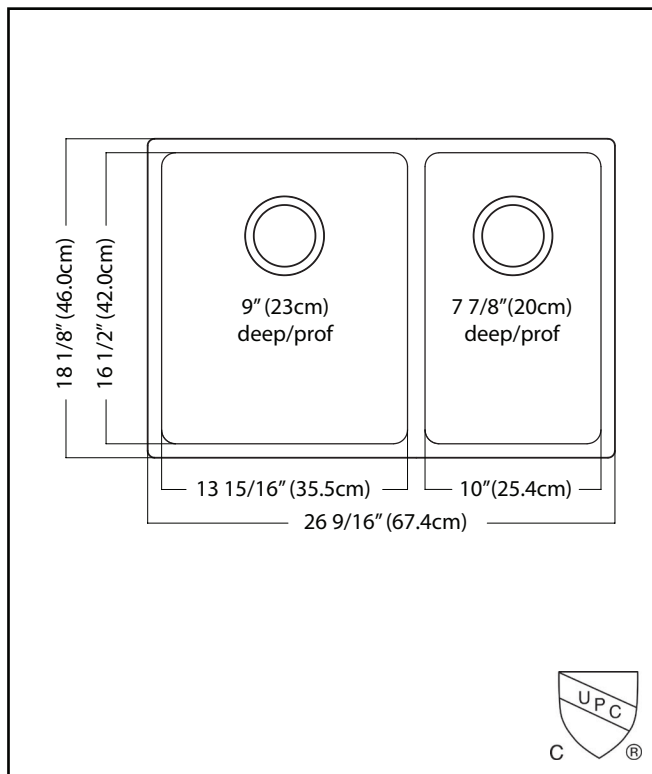

KINDRED

Brookmore
Undermount

BROOKMORE

DOUBLE BOWL 18 GAUGE UNDERMOUNT

MODEL: BCU1827R-9N

- ✓ **Quality Beyond Material:** Designed with 18 gauge quality stainless steel with exceptional resistance to staining and corrosion.
- ✓ **Larger Bowl Capacity:** A generous capacity bowl that is made even more spacious, with the tighter radius corners, creating ample space for all your prepping and cleaning needs.
- ✓ **Rear Drain Placement:** The rear drain maximizes the usable bottom surface of the bowl while also creating extra cabinet space beneath the sink.
- ✓ **Remarkably Quiet:** Sound dampening system goes to work to reduce the noise caused by a garbage disposal or running water.

TECHNICAL FEATURES

OVERALL SINK SIZE (OD)	18 1/8" FB x 26 9/16" LR
LARGE BOWL SIZE (ID)	16 1/2" FB x 13 15/16" LR
SMALL BOWL SIZE (ID)	16 1/2" FB x 10" LR
BOWL DEPTH	9" LG / 7 7/8" SM
MINIMUM CABINET SIZE	30"
MATERIAL	18 Gauge
BOWL CORNER RADIUS	20 mm
STAINLESS STEEL FINISH	Satin
DRAIN HOLE LOCATION	Rear
INSTALLATION TYPE	Undermount
SOUND COATING	Sound pads
WARRANTY	Limited Lifetime
COUNTRY OF ORIGIN	China